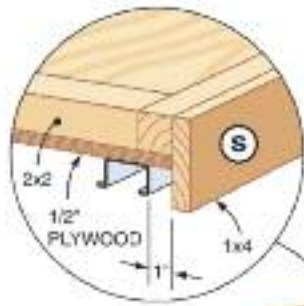

Figure A
Cabinet
details

Overall
dimensions:
15' 9-1/2" long
7' 3-3/4" tall
2' 1/2" deep